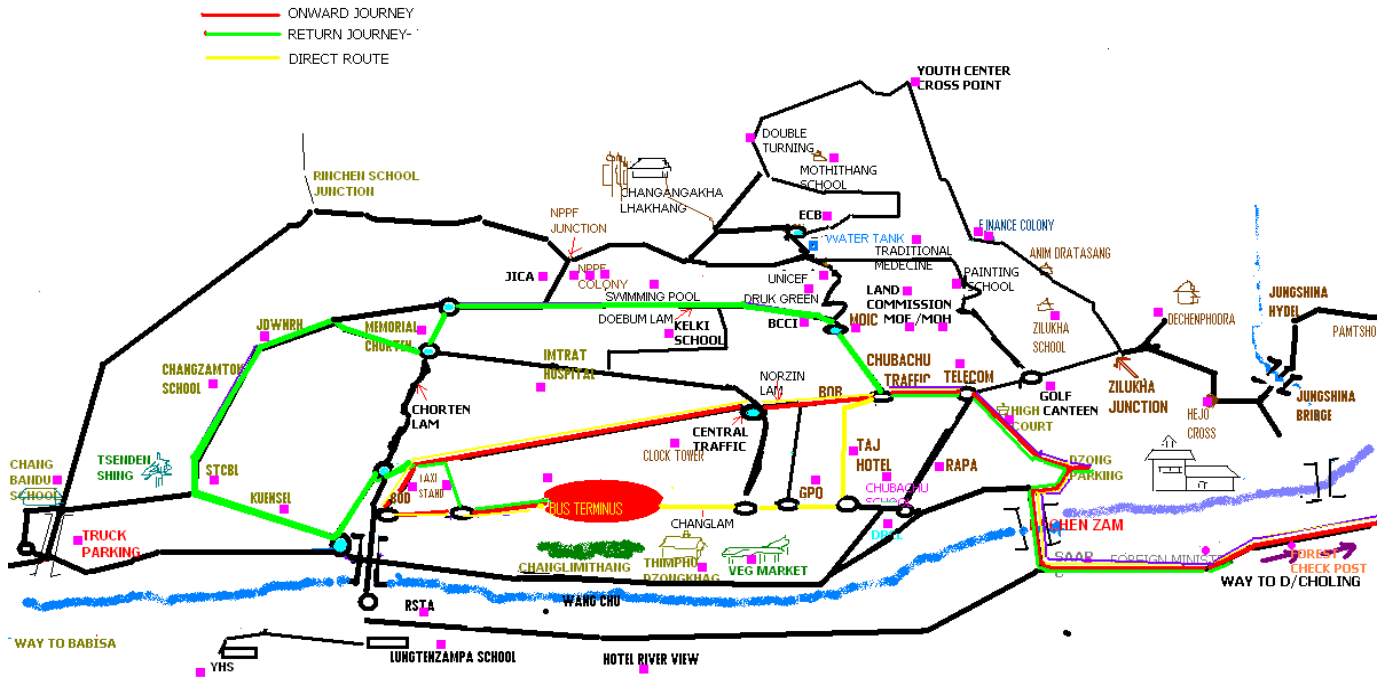

ONWARD JOURNEY

1. City Bus Terminal – 2.Via BOD 3.Opposite To BOB – 4. Below High Court – 5.Dzong Gate 6. Forest Check Post – 7.Taba Police Outpost – 8.Below D/Choling School – 9.RBG Gate – 10.Pangrizampa.

RETURN JOURNEY

1. Pangrizampa -2.RBG Gate – 3.Below D/Choling School – 4.Taba Police Outpost – 5.Forest Check Post – 6.Dzong Junction – 7.Below High Court – 8. BCCI – 9.Swimming Pool – 10.Memorial Chorten – 11.JDWNRH – 12.Changzamtok School –13.STCBL – 14.Kuensel Office – 15.Lungtenzampa –16.City Bus Terminal.

DIRECT ROUTE AS INDICATED IN YELLOW IS BEING FOLLOWED AT 9:00AM, 11:00AMS & 6:00PM.

ROUTE MAP (DECHENCHOLING BUS – 4 C)