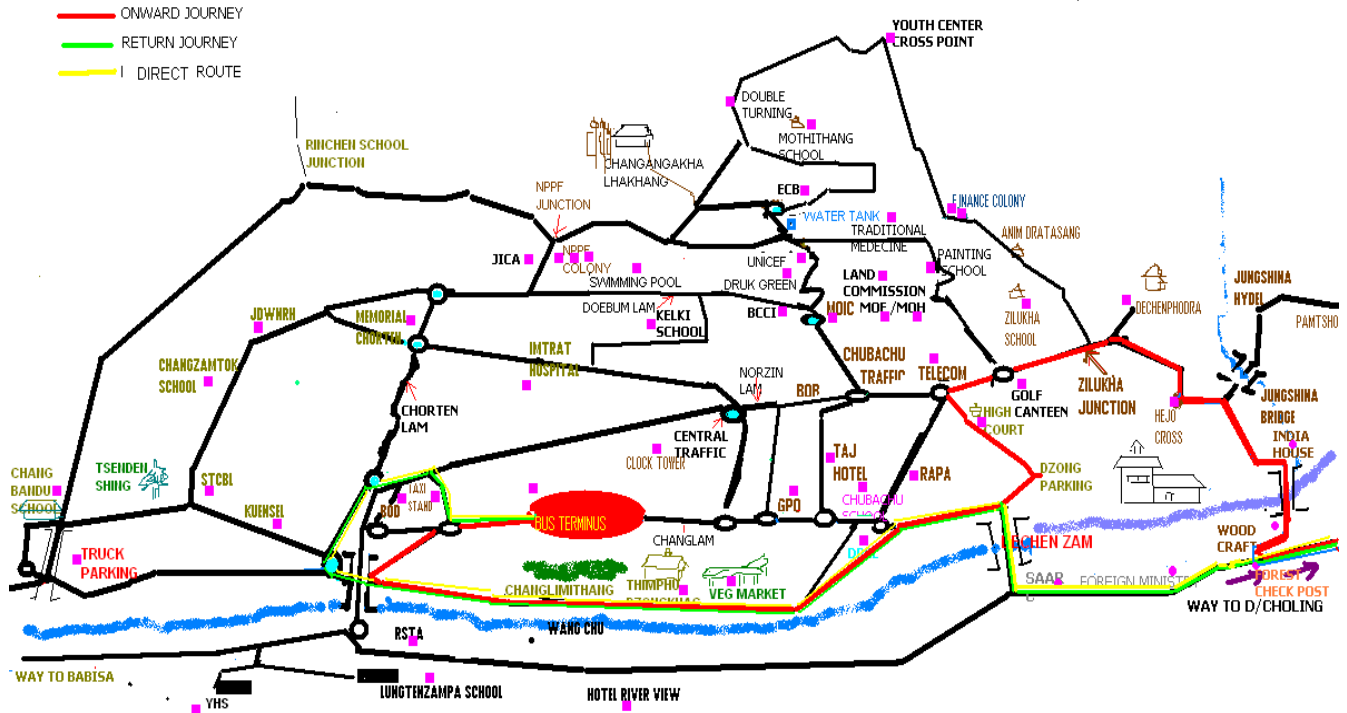

ONWARD JOURNEY

1. City Bus Terminal – 2.Veg Market – 3.Dechenzam – 4.Forest Check Post – 5.Taba Police Outpost – 6.Below D/Choling School – 7.RBG Gate – 8.Pangrizapa

RETURN JOURNEY

1. Pangrizampa – 2.RBG Gate – 3.Below D/Choling School – 4.Taba Police Outpost – 5.Forest Check Post – 6. Dechen Zam– 7. Rapa 8.Chubachu Bus Shed- 9. GPO – 10. City Bus Parking

ROUTE MAP (DECHENCHOLING BUS – 4 D)