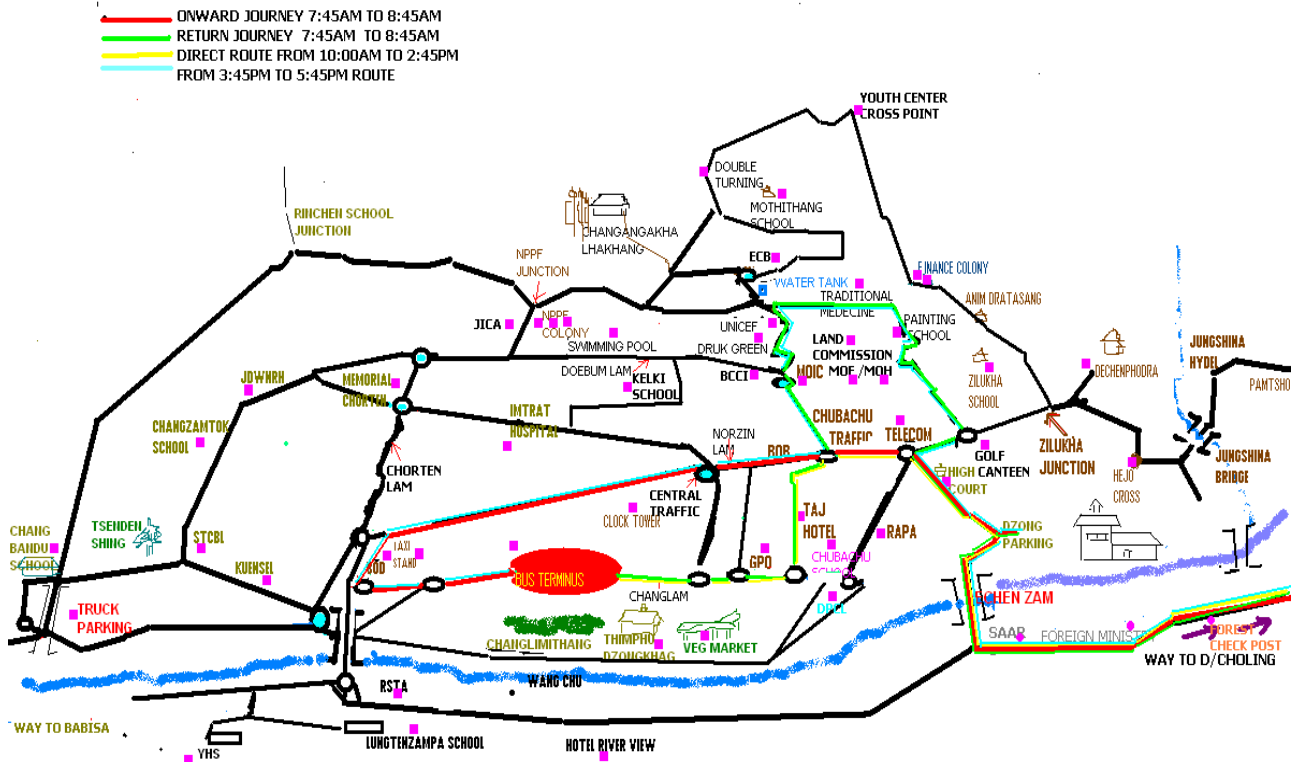

### ONWARD JOURNEY

1. City Bus Terminal – 2. Via BOD 3. Opposite To BOB – 4. Below High Court – 5. Dzung Junction – 6. Forest Check Post – 7. Taba Police Outpost – 8. RBG Gate – 9. Pangrizampa

### RETURN JOURNEY

1. Pangrizampa – 2. RBG Gate – 3. Taba Police Outpost – 4. Forest Check Post – 5. Dzung Junction – 6. Telecom – 7. Taj Hotel – 8. GPO – 9. City Bus Terminal

**DIRECT ROUTE AS INDICATED IN YELLOW IS BEING FOLLOWED AT 9:00AM, 11:00AMS & 6:00PM.**

## ROUTE MAP (DECHENCHOLING BUS – 4 C)

**ONWARD JOURNEY**

1. City Bus Terminal – 2.Veg Market – 3.Dechenzam – 4.Forest Check Post – 5.Taba Police Outpost – 6.Below D/Choling School – 7.RBG Gate – 8.Pangrizapa