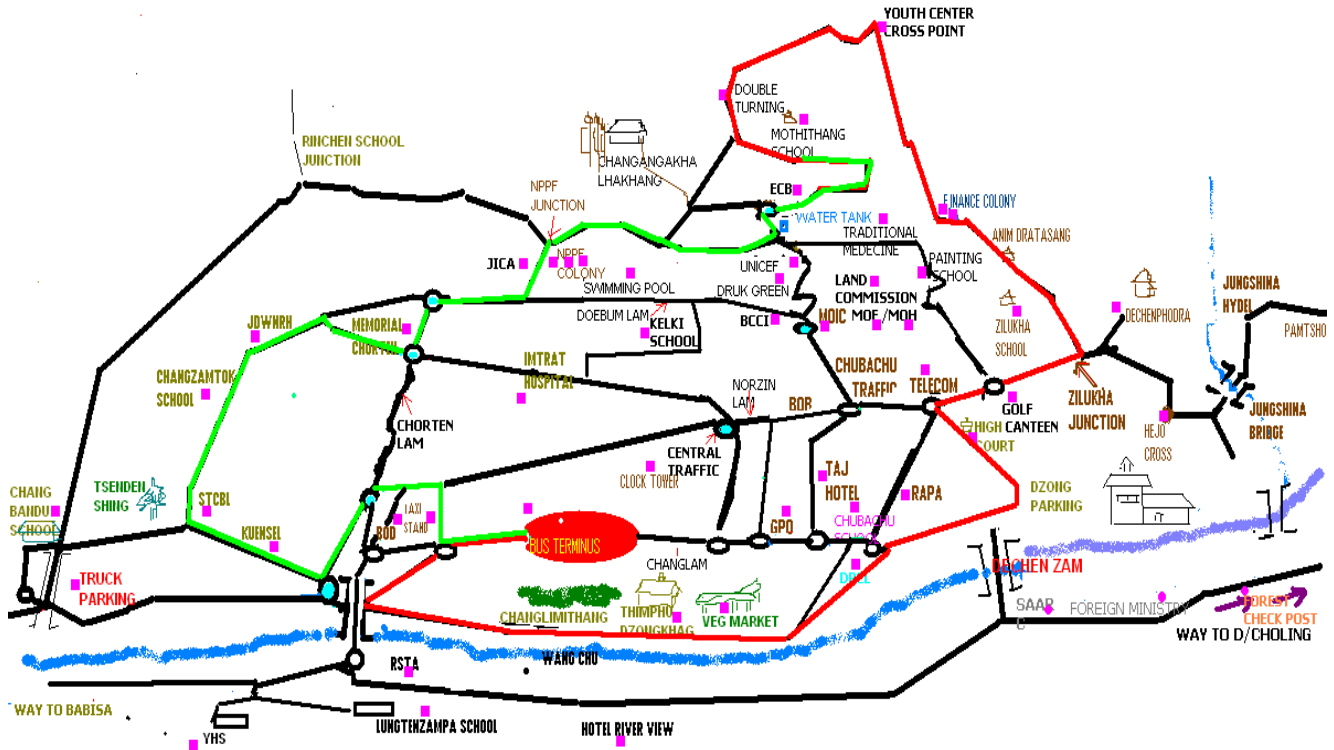

## Bus route map Motithang -1A

### ONWARD JOURNEY (KM =

1. City bus terminal – 2. Via Changlingmithang – 3. Veg market – 4. Dzung Junction – 5. Telecom – 6. Above Golf Course – 8. Below Zilukha School – 9. Above Zilukha School – 10. Anim Dratshang – 11. Finance Colony – 12. Youth Centre – 13. Motithang double turning – 14. Motithang School

### RETURN JOURNEY

1. Motithang School – 2. Three water tank – 3. Below Changangkha Lhakhang – 4. NPPF Junction – 5. JICA – 6. Memorial Chorten – 7. JDWNRH – 8. Changzamtok School – 9. STCBL – Kuensel – 10. Lungtenzampa Bridge – 13. City bus terminal